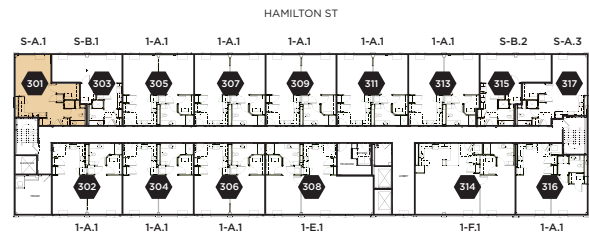

CITYPLACE

CityplaceAllentown.com

@CityplaceAllentown #MyCityMyPlace

LIVE.

S-A.1

CITYPLACE
STUDIO
515 SF

ADA OPTION AVAILABLE ON FLOOR 2

CITY CENTER
ALLENTOWN
RESIDENTIAL