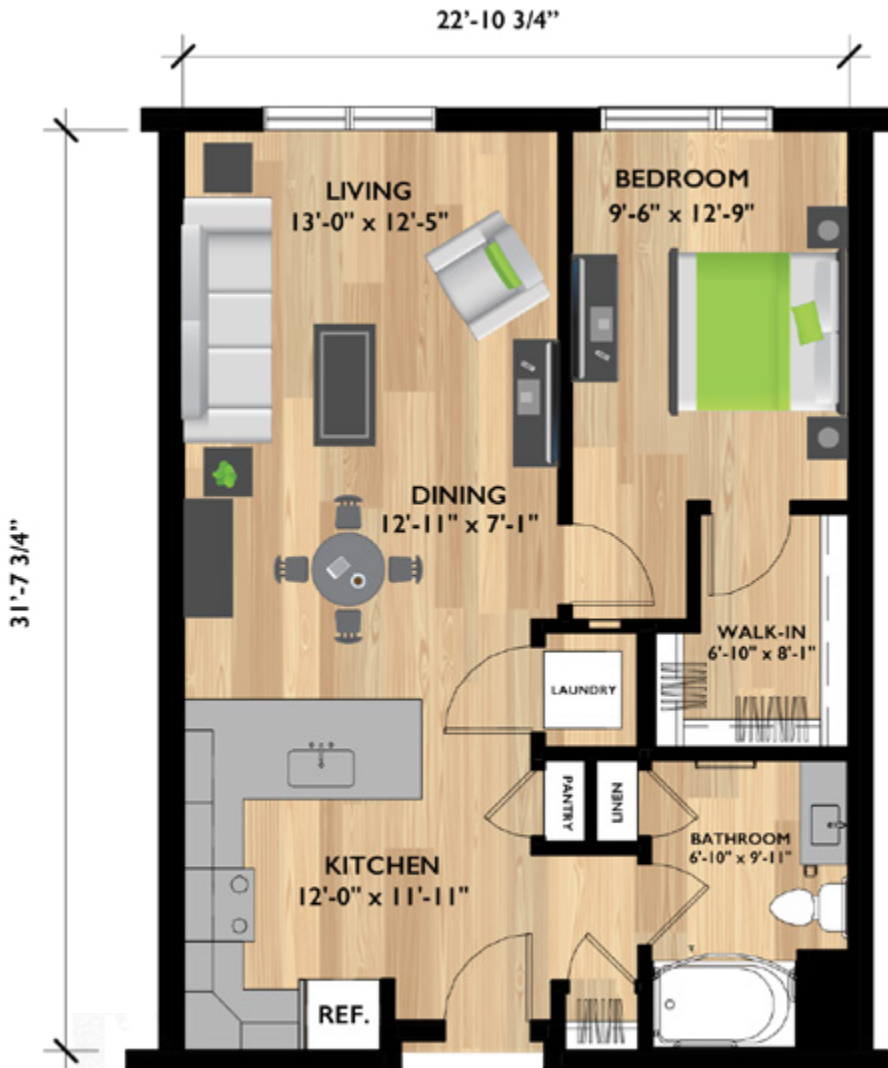

CITYPLACE
SOUTH

CityplaceAllentown.com

@CityplaceAllentown #MyCityMyPlace

Alpha 1

1 BEDROOM
1 BATHROOM
776 SF

TAKE A TOUR
OF THE MODEL