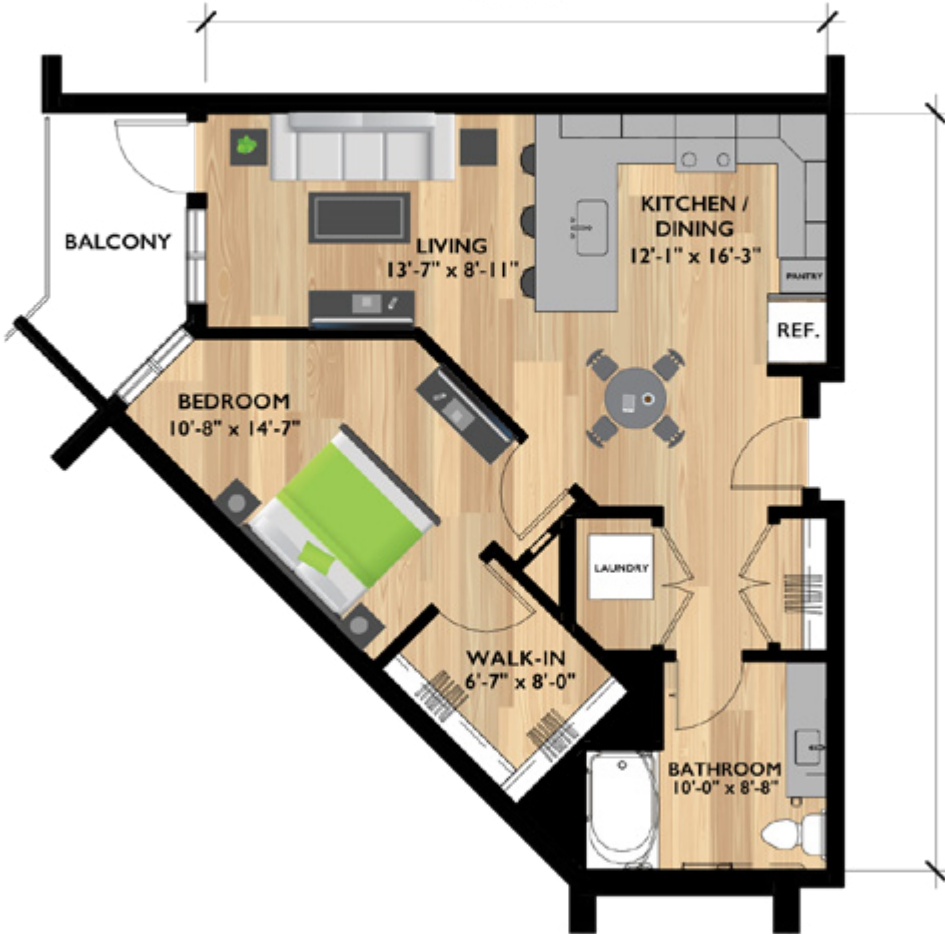

CITYPLACE  
SOUTH

CityplaceAllentown.com

@CityplaceAllentown #MyCityMyPlace

25' - 7 3/4"

### Alpha 3

1 BEDROOM  
1 BATHROOM  
738 SF

BALCONY  
65 SF

31' - 3 1/2"

TAKE A TOUR  
OF THE MODEL

CITY CENTER  
ALLENTOWN  
RESIDENTIAL

610.628.1900 • CityplaceAllentown.com • 902 Hamilton Street • LIVE@CityplaceAllentown.com