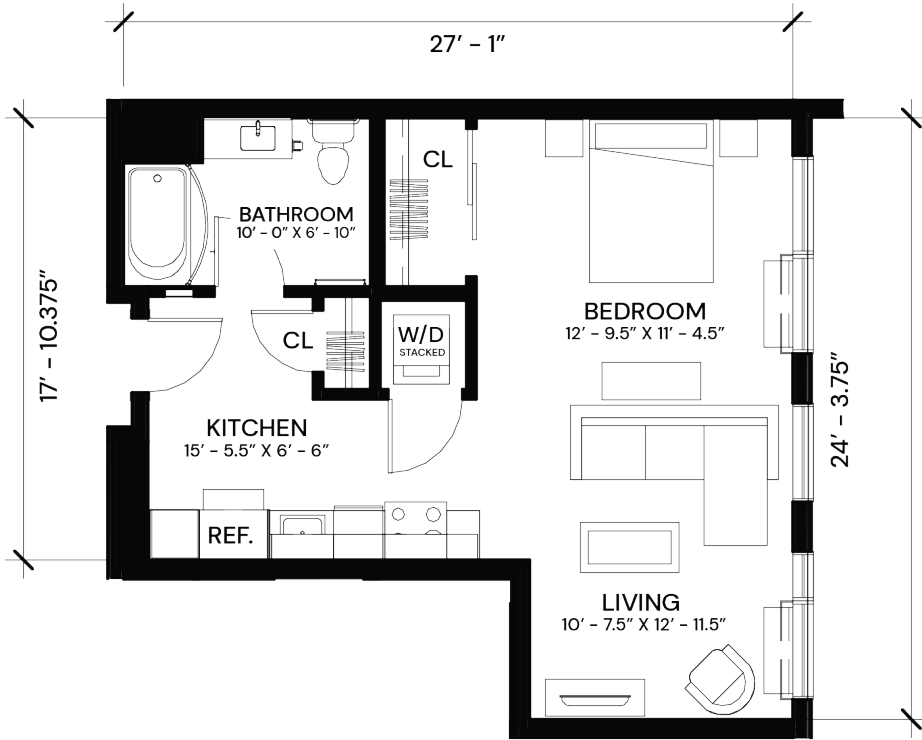

## Beta1G

2 BEDROOM  
2 BATHROOM  
1217 SF

## Delta3GA

STUDIO  
1 BATHROOM  
505 SF

## Delta4G

JR 1 BED  
1 BATHROOM  
608 SF

## Delt4.1G

JR 1 BED  
1 BATHROOM  
587 SF