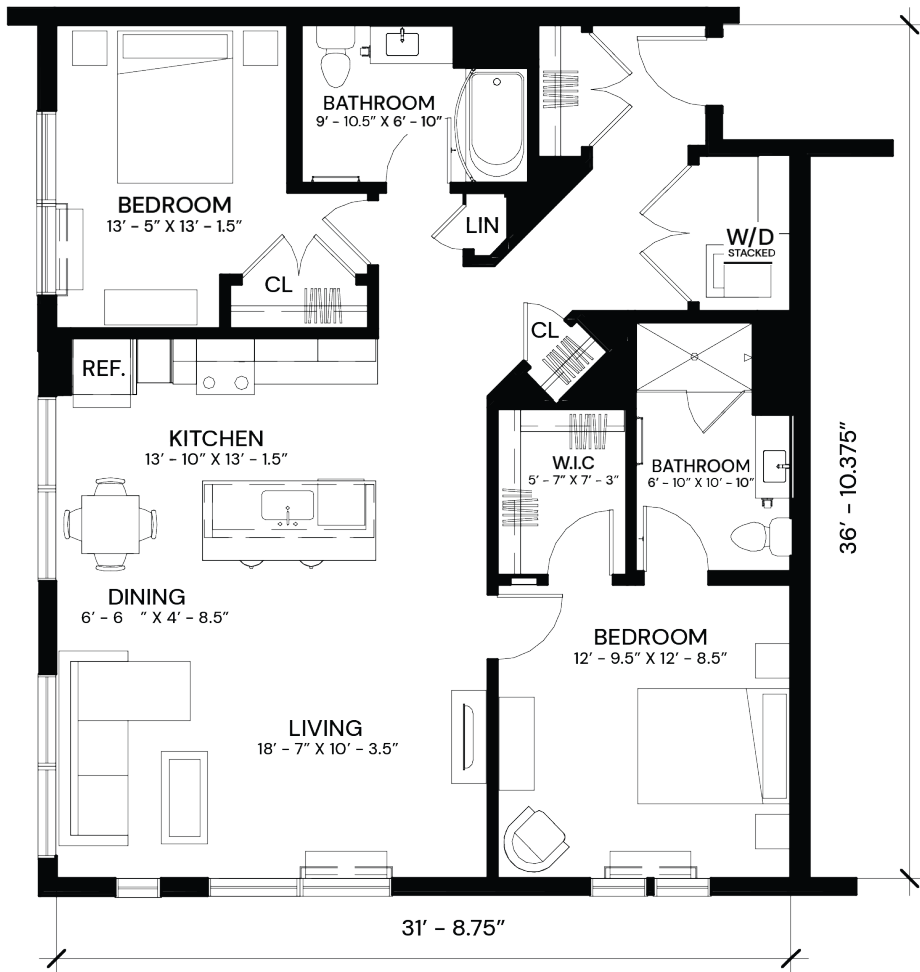

## Delta4G

JR 1 BED  
1 BATHROOM  
608 SF

## Delt4.1G

JR 1 BED  
1 BATHROOM  
587 SF

## Beta2.1 no storefront

2 BEDROOM  
2 BATHROOM  
1236 SF