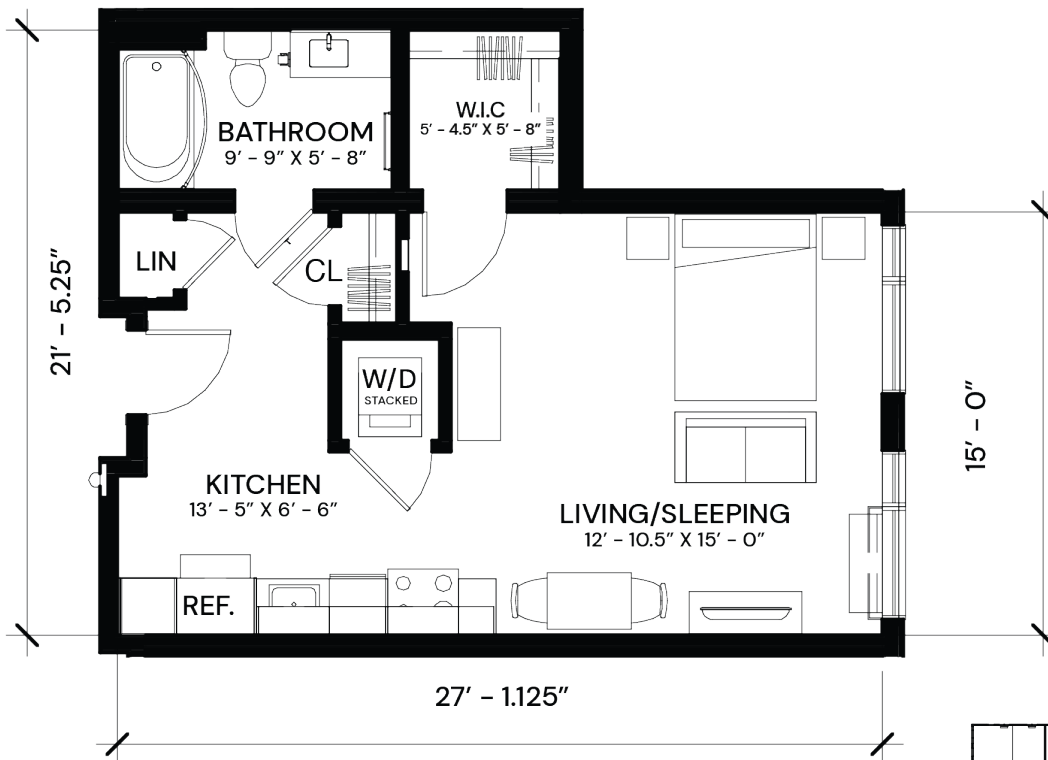

Delt1.1G

STUDIO
1 BATHROOM
500 SF