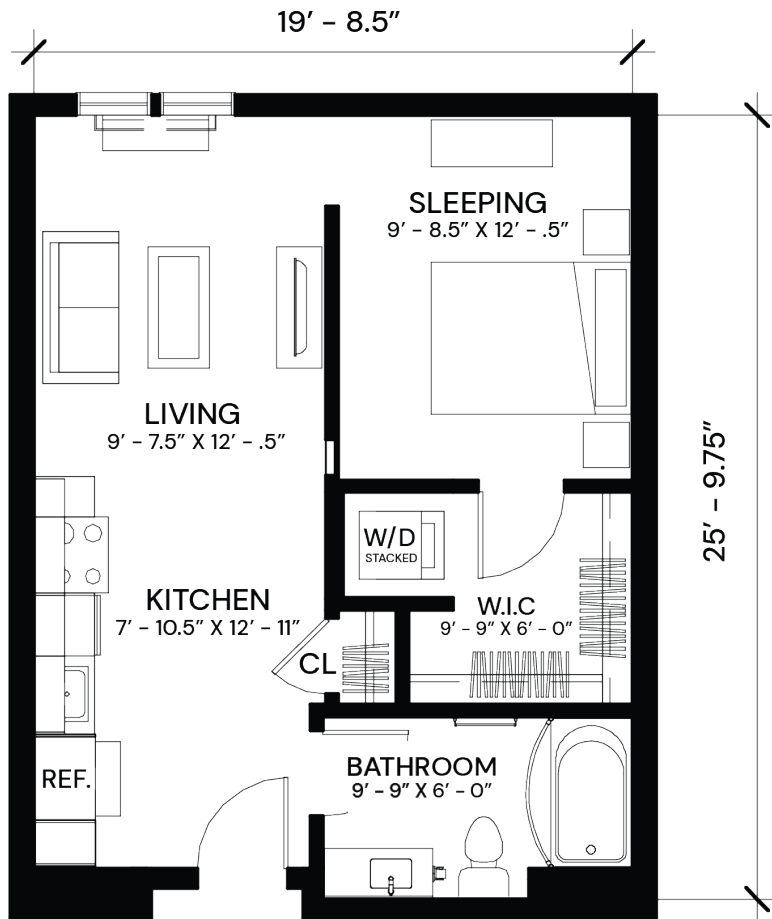

## Beta2G

2 BEDROOM  
2 BATHROOM  
1176 SF

## Delta1G

STUDIO  
1 BATHROOM  
506 SF

## Delt1.1G

STUDIO  
1 BATHROOM  
500 SF

FLOORS 1-5

## Delta2G

STUDIO  
1 BATHROOM  
550 SF