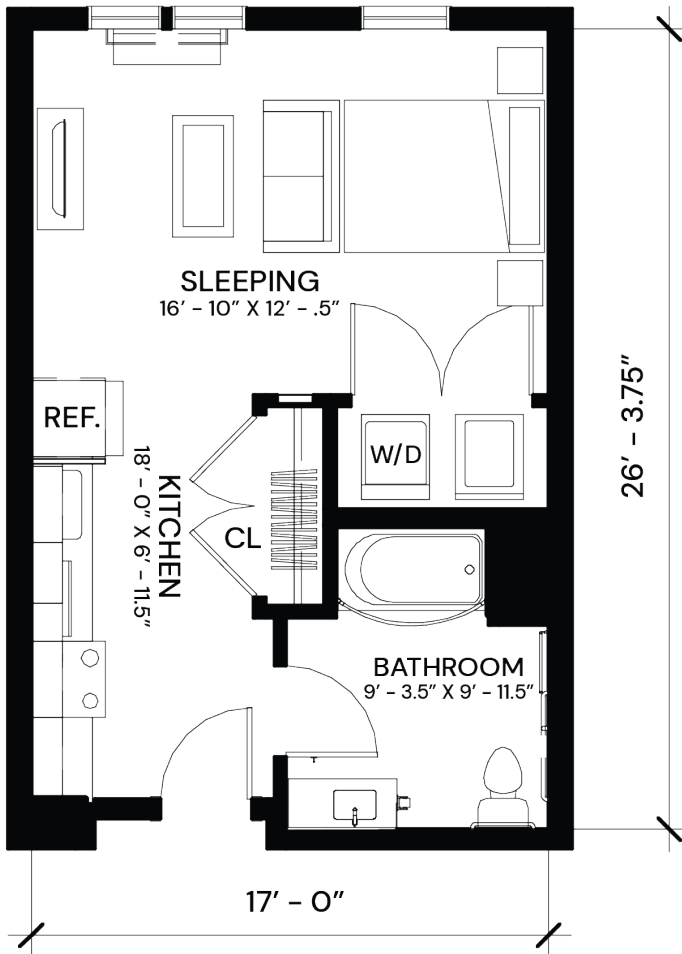

## Beta2G

2 BEDROOM  
2 BATHROOM  
1176 SF

## Delta1G

STUDIO  
1 BATHROOM  
506 SF

## Delt1.1G

STUDIO  
1 BATHROOM  
500 SF

FLOORS 1-5

## Delta2G

STUDIO  
1 BATHROOM  
550 SF